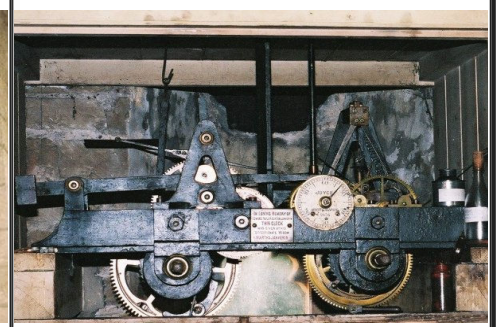

Church Tour Pictures

St Andrew's Church, Hamble

Memorial plaques

A V Roe's memorial plaque

Clock mechanism

Church and graveyard

Crucifix from T S Mercury

Main window - St Andrew