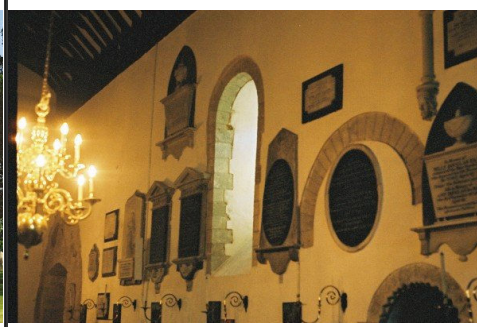

Church Tour Pictures

St Andrew's Church, Hamble

Memorial plaques

A V Roe's memorial plaque

Clock mechanism

Church and graveyard

Crucifix from T S Mercury

Main window - St Andrew

Climbing to top of tower

Exiting top of tower

View of graveyard from tower

View of Solent from tower

View of river from tower